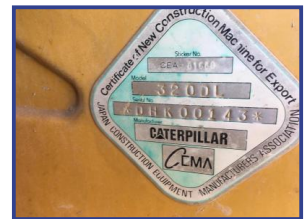

Patterson

Plant Sales Ltd

caterpillar 320D

£POA

Cat 320DL Excavator, good undercarriage, hyd quick hitch one bucket, no cracks or welds, nice tidy machine, just in from work.

Product Details	
Category/Type	Excavators
Make	caterpillar
Model	320D
Year	2006
Hours	-