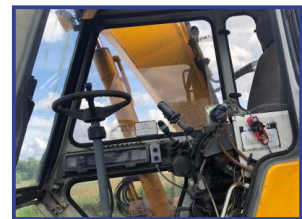

Patterson

Plant Sales Ltd

jcb js130w

£POA

jcb js130w wheeled excavator, isuzu turbo engine, piped for breaker, good tyres, machine working very well

Product Details

Category/Type	Wheeled Excavators
Make	jcb
Model	js130w
Year	-
Hours	-