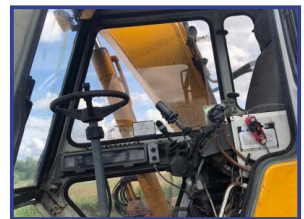

### £POA

JCB JS150W wheeled excavator, isuzu turbo engine, piped for breaker, good tyres, machine working very well

Product Details	
<b>Category/Type</b>	<b>Wheeled Excavators</b>
<b>Make</b>	<b>JCB</b>
<b>Model</b>	<b>JS150W</b>
<b>Year</b>	-
<b>Hours</b>	-