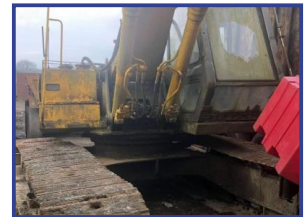

Patterson

Plant Sales Ltd

JCB JS200LC

£POA

JCB JS200LC, c/w isuzu 6 cylinder engine turbo, no cracks or welds, undercarriage 85% good, new sprockets last year, machine running very well, ready for working

Product Details

Category/Type	Excavators
Make	JCB
Model	JS200LC
Year	1995
Hours	7500

Portadown, County Armagh, N. Ireland, BT62 4EU

Tel: +44 (0)2838 339955 Mob: +44 (0)7801 474884

www.pattersonplantsales.co.uk eddie@pattersonplantsales.co.uk