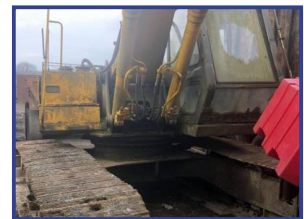

Patterson

Plant Sales Ltd

JCB JS200LC

£POA

JCB JS200LC, c/w isuzu 6 cylinder engine turbo, no cracks or welds, undercarriage 85% good, new sprockets last year, machine running very well, ready for working

Product Details

Category/Type	Excavators
Make	JCB
Model	JS200LC
Year	1995
Hours	7500

Portadown, County Armagh, N. Ireland, BT62 4EU

Tel: +44 (0)2838 339955 Mob: +44 (0)7801 474884

www.pattersonplantsales.co.uk eddie@pattersonplantsales.co.uk