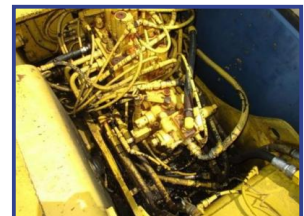

Patterson

Plant Sales Ltd

Kobelco SK120

£POA

Kobelco SK120 Digger, c/w 4 cylinder Isuzu turbo engine, original pump, all glass in cab, no cracks or welds, good undercarriage. Nice clean machine, Ready for working

Product Details	
Category/Type	Excavators
Make	Kobelco
Model	SK120
Year	-
Hours	-

Portadown, County Armagh, N. Ireland, BT62 4EU

Tel: +44 (0)2838 339955 Mob: +44 (0)7801 474884

www.pattersonplantsales.co.uk eddie@pattersonplantsales.co.uk